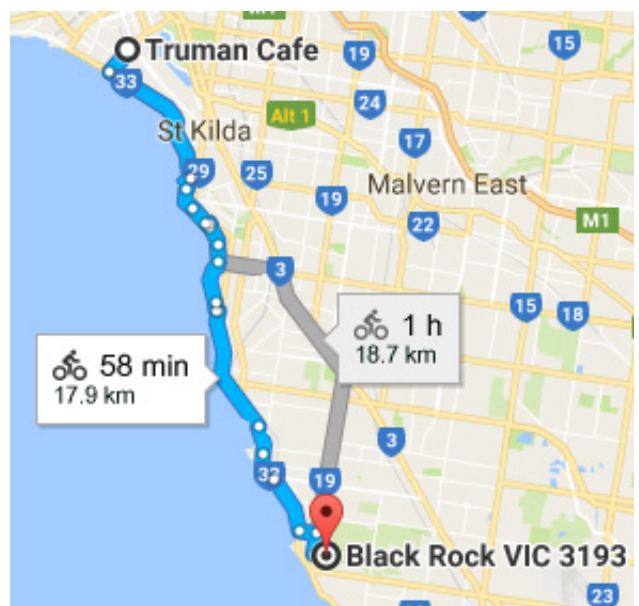

Come and join us!

REGISTER ONLINE NOW